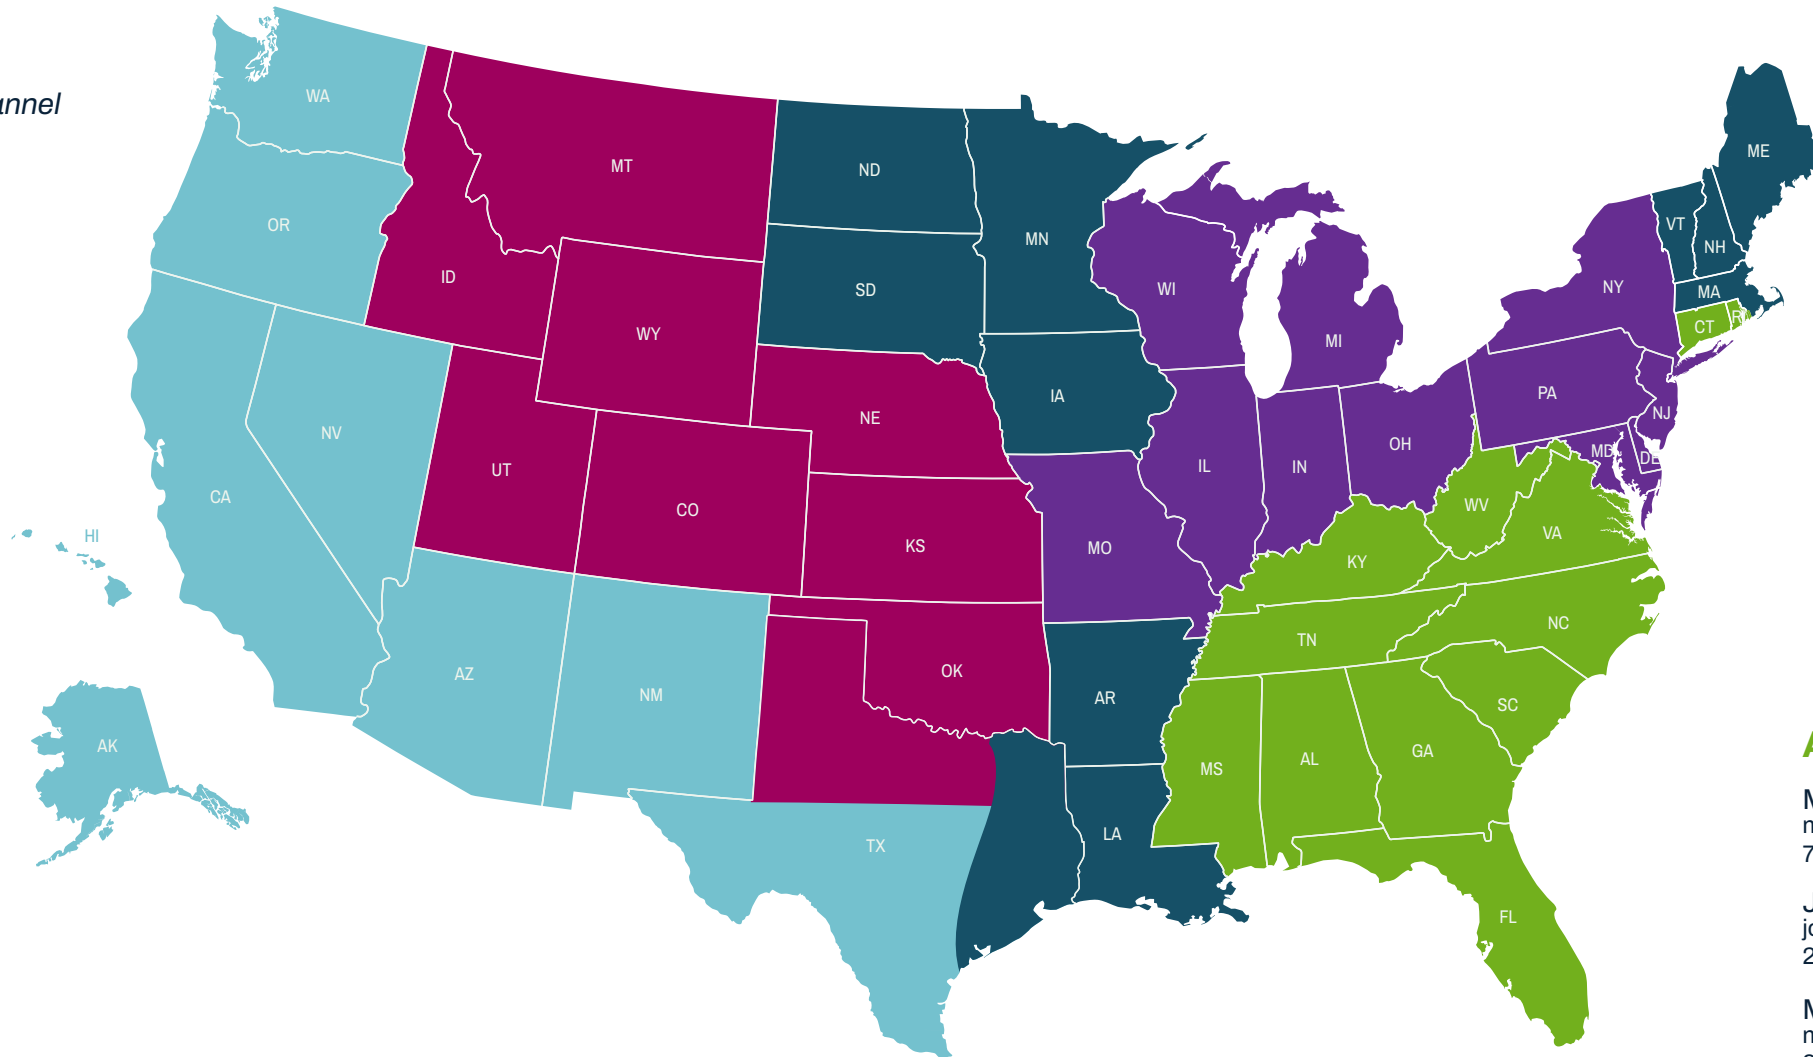

Fred Hamilton
fred.hamilton@fiberlight.com
281.802.3540

Sherri Lopez
sherri.lopez@fiberlight.com
616.450.6405

Daniel Parker
daniel.parker@fiberlight.com
315.395.7914

Richard Guiffre
richard.guiffre@fiberlight.com
240.565.3172
*Federal Government Accounts
Nationwide