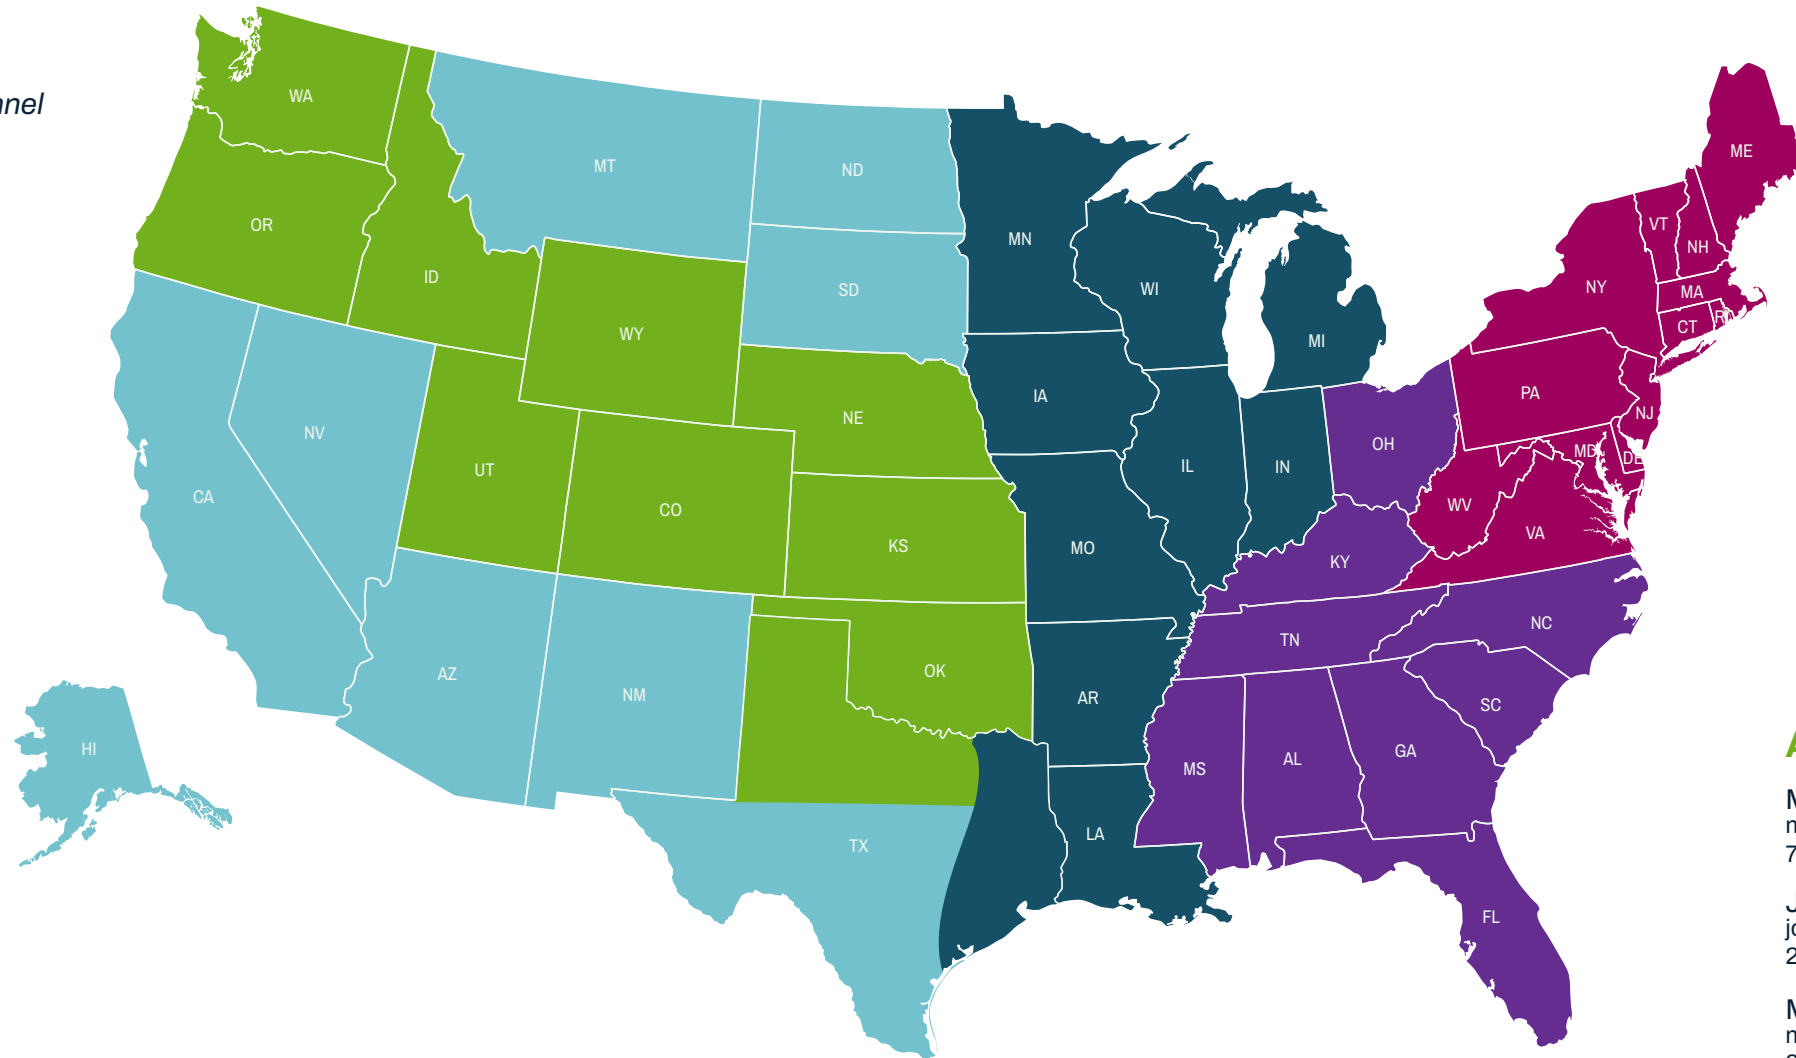

Network Providers & Partners

Chandra Hart *Director of Channel*
chandra.hart@fiberlight.com
440.590.2226

Partner Managers

Taryn Cain
taryn.cain@fiberlight.com
469.733.7444

Brad Millican
brad.millican@fiberlight.com
214.914.1778

Fred Hamilton
fred.hamilton@fiberlight.com
281.802.3540

Richard Guiffre
richard.guiffre@fiberlight.com
240.565.3172

Daniel Parker
daniel.parker@fiberlight.com
315.395.7914