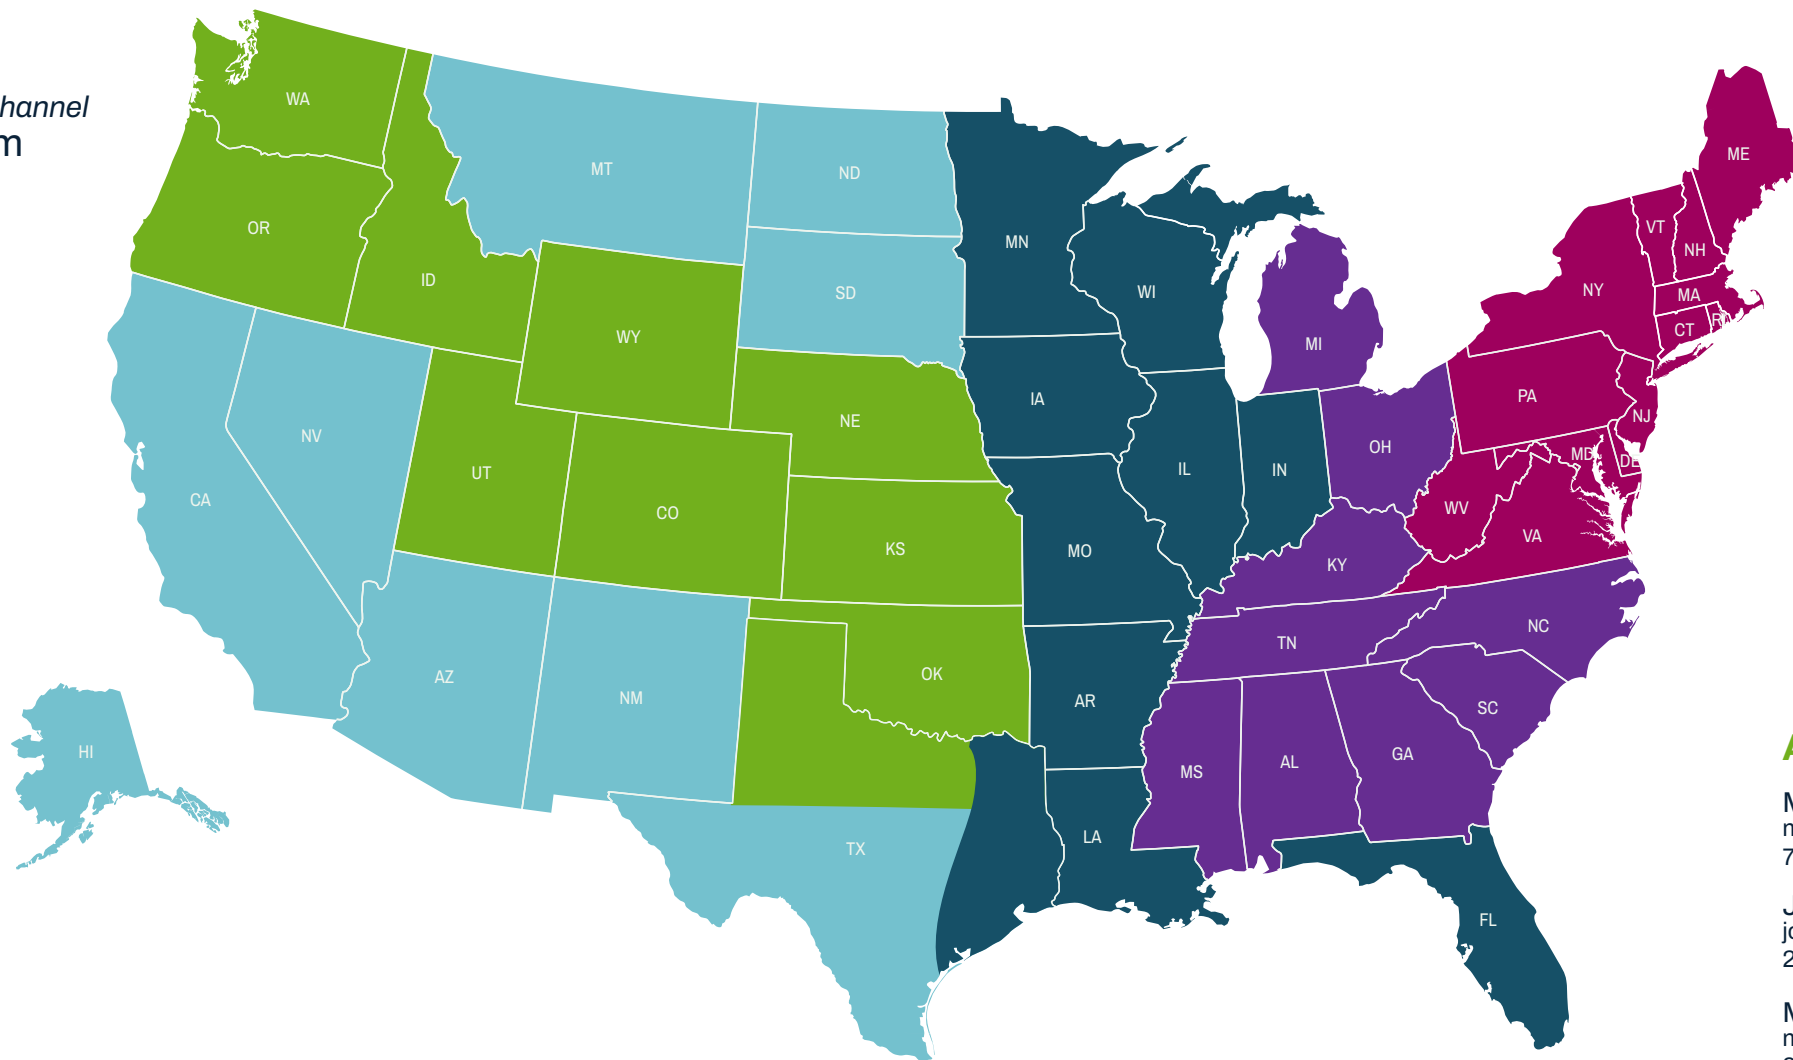

**Richard Guiffre**  
richard.guiffre@fiberlight.com  
240.565.3172

FBL Network Presence