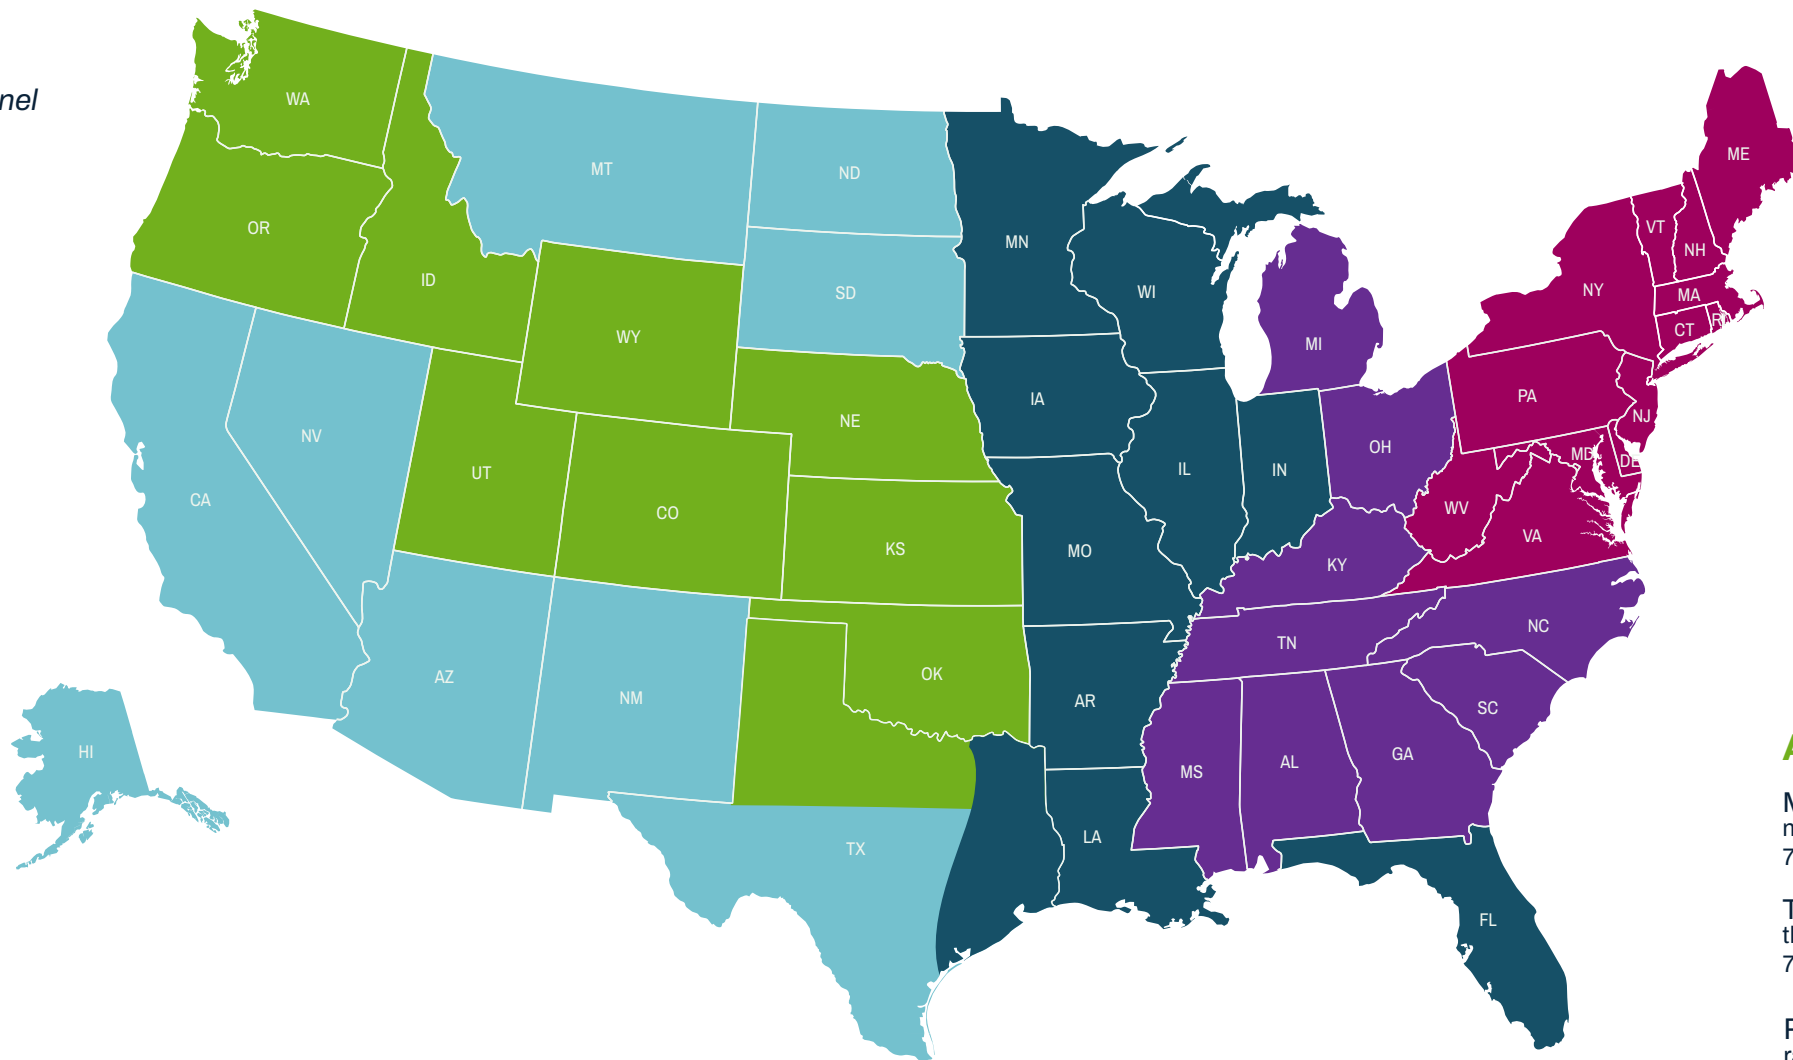

Network Providers & Partners

Chandra Hart *Director of Channel*
chandra.hart@fiberlight.com
440.590.2226

Partner Managers

Taryn Cain
taryn.cain@fiberlight.com
469.733.7444

Brad Millican
brad.millican@fiberlight.com
214.914.1778

Fred Hamilton
fred.hamilton@fiberlight.com
281.802.3540

Richard Guiffre
richard.guiffre@fiberlight.com
240.565.3172

Erin Edge
erin.edge@fiberlight.com
832.334.6508