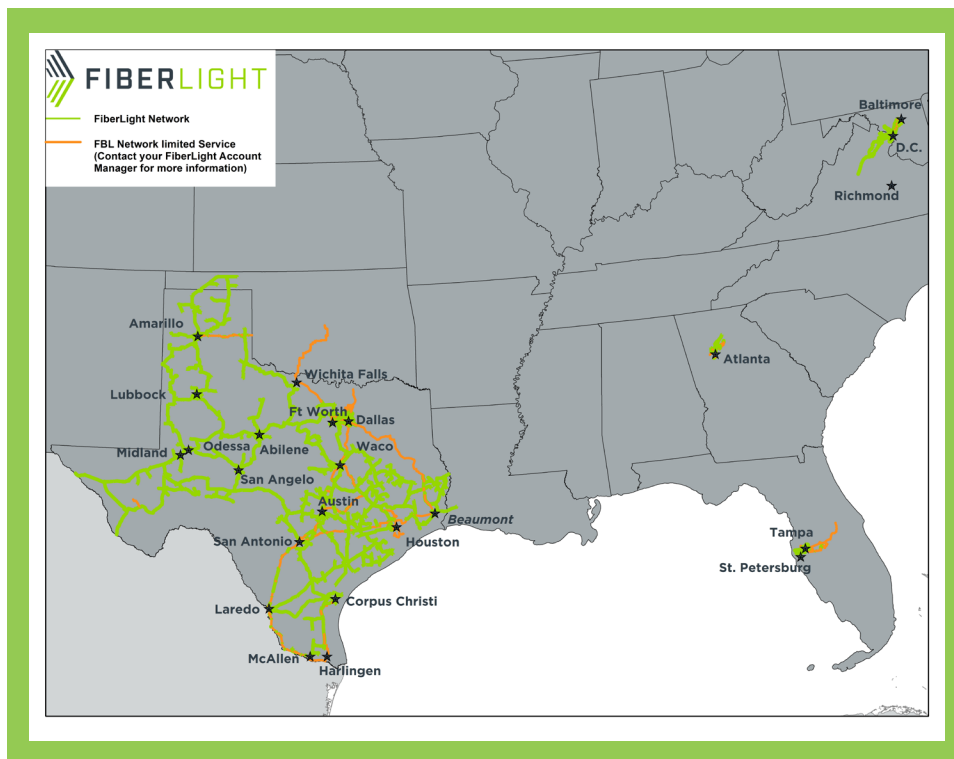

Optical Network Footprint in Fastest Growing Markets