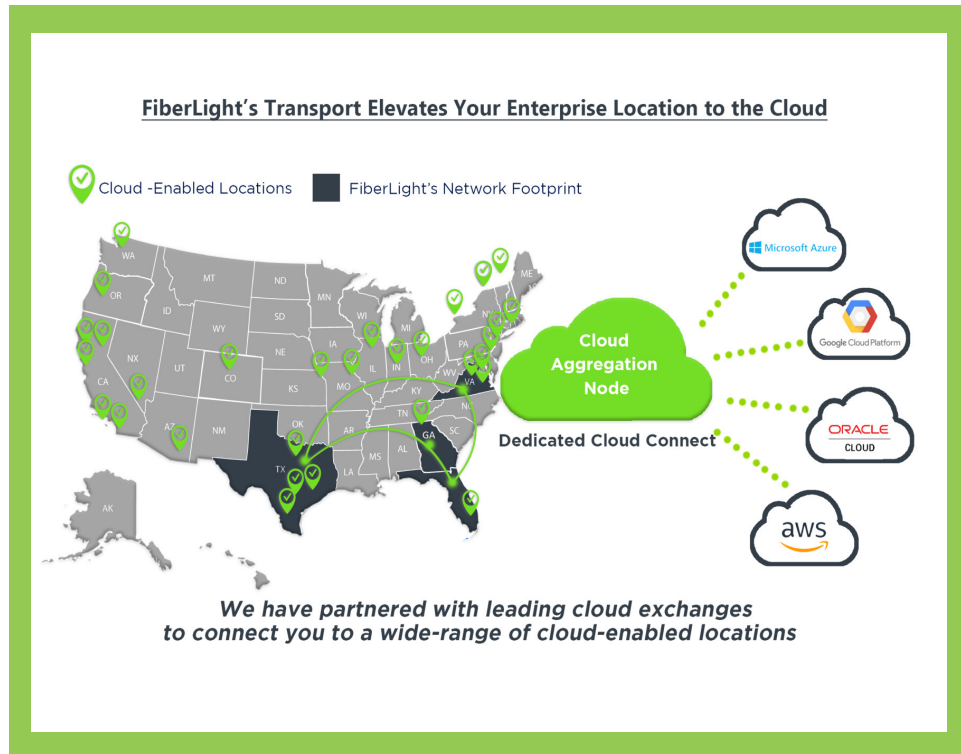

Optical Network Footprint in Fastest Growing Markets