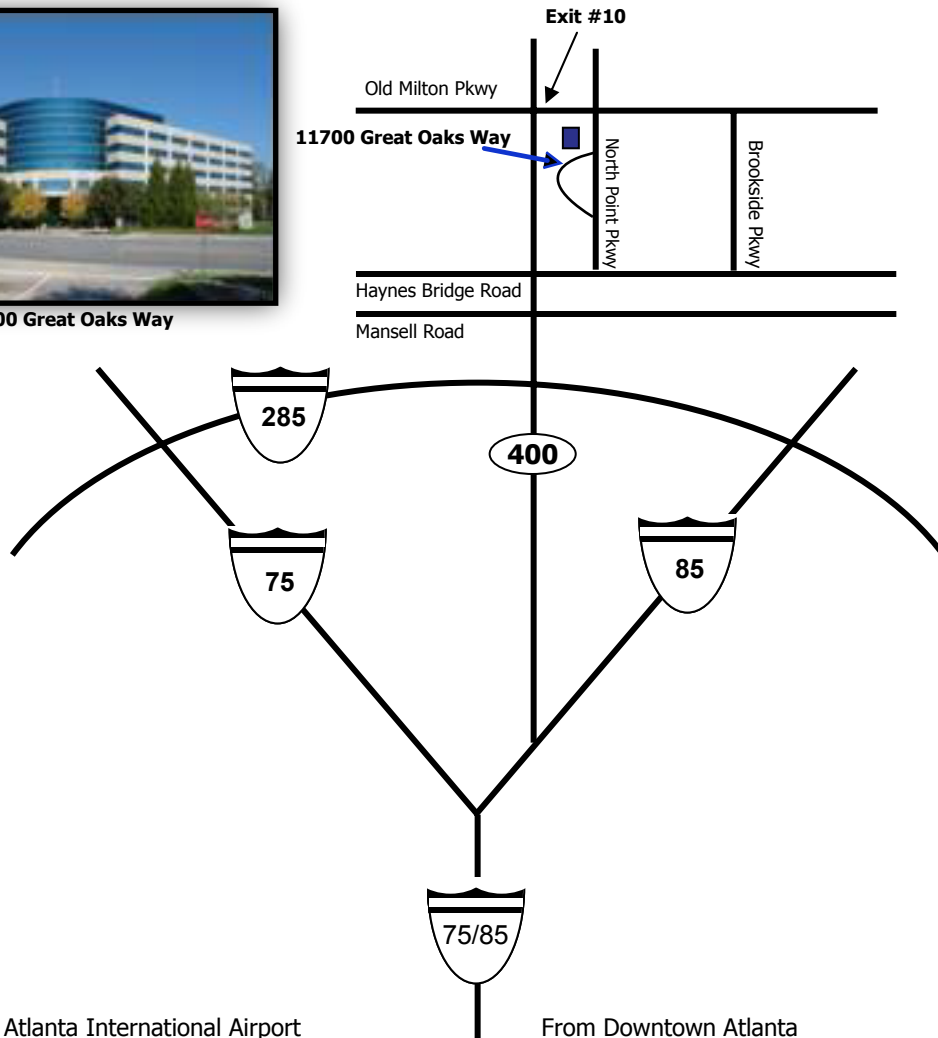

Directions to

Corporate Headquarters
 11700 Great Oaks Way
 Suite 100
 Alpharetta, Georgia 30022

11700 Great Oaks Way

From Hartsfield Atlanta International Airport

Follow signs to 85N
 85N becomes 75/85N ("the connector")
 At 75/85 split, stay on 85N towards Greenville
 Merge onto GA 400N (Exit #87)
 Exit Old Milton Pkwy, Exit #10
 Right on Old Milton Pkwy
 Right at 1st traffic light onto North Point Parkway
 Right at traffic light onto Great Oaks Way
 1st right into building entrance. Suite 100.

From Downtown Atlanta

Take 75/85N
 At 75/85 split, stay on 85N towards Greenville
 Merge onto GA 400N (Exit #87)
 Exit Old Milton Pkwy, Exit #10
 Right on Old Milton Pkwy
 Right at 1st traffic light onto North Point Parkway
 Right at traffic light onto Great Oaks Way
 1st right into building entrance. Suite 100.